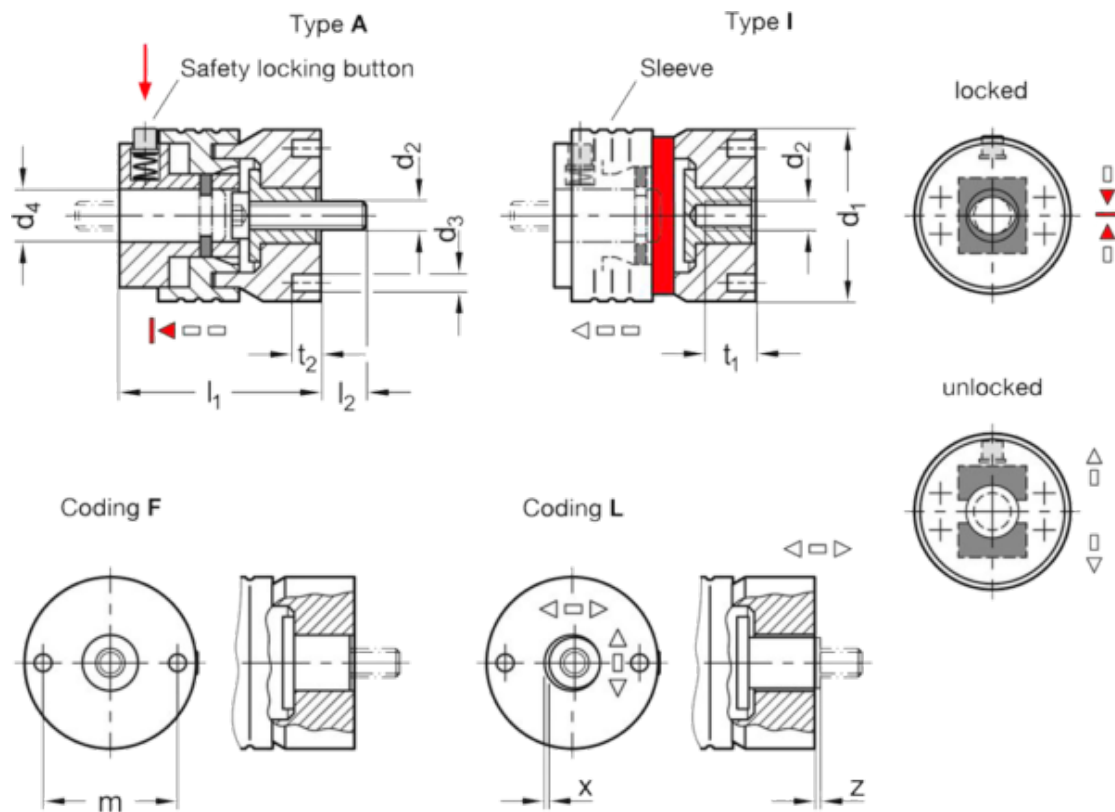

Article number: 2010502NM12AFASS  
 Description: E+G Quick release coupling  
 GN 1050-2N-M12-A-F-ASS

## Measures

D1 = 53	T2 = 10
D2 = M 12	Weight = 437
D3 = 6	X = -
D4 = 18.25	Z = -
L1 = 70.1	
L2 = 20	
M = 40	
Size = 2N	